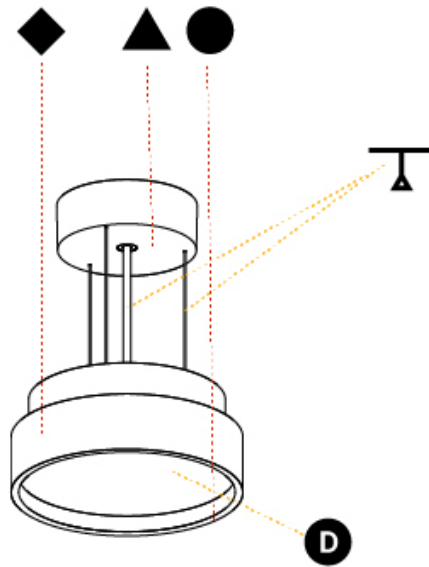

SIGN DIVA KORONA SUSPENSION

A300010-

PROJECT _____

TYPE _____

SPECIFIER _____

QUANTITY _____

DATE _____

A