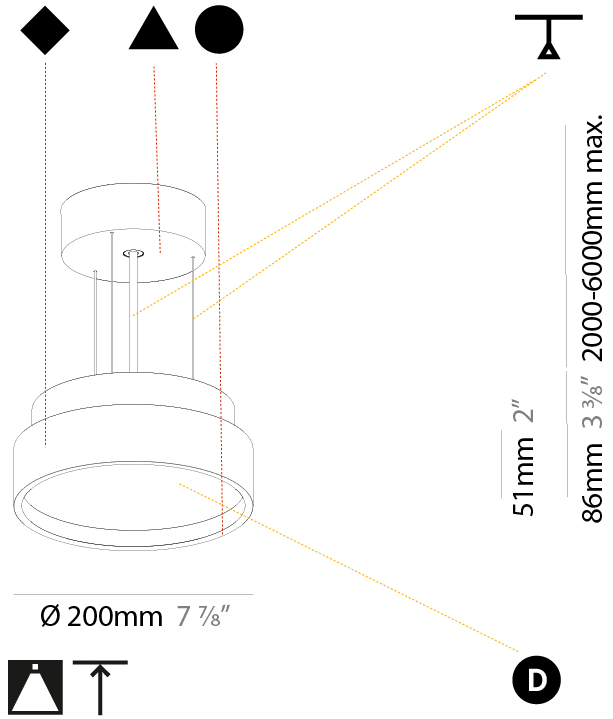

GENERAL

Series: Sign Diva
Subseries: Sign Diva Korona
Brand: Prolicht
Division: Architectural
Mounting Type: Suspension
Mounting Location: Ceiling
Subcategory: Pendant

PHYSICAL

Shape: Round
Diameter (mm): 200
Diameter (in): 7 7/8
Height (mm): 86
Height (in): 3 3/8
Light Distribution: Direct
Weight (kg): 1.873
Weight (lbs): 4.129
Diffuser: PMMA - Opal / Micro-Prism / Sparkling Secret / Vintage Industrial
Fixture Finish: SSR / BKV / CWI / CRY / HAB / LAG / UFT / ITA / RUA / RUR / MIC / FTG / MYG / TWT / LOD / PUS / FRO / FUP / KIA / POP / BLS / SPG / MEY / GOH / GUM / CHC / COM / ABZ / JAG / OBR / MOS / ROR
Fixture Material: Extruded Aluminum / Steel
Cable Details: 2,000mm/78 3/4" or 6,000mm/236 1/4" Transparent Cable

ELECTRICAL

Lamp Type: LED (Zhaga Standard)
Input Wattage (W): 10
Total Output Wattage (W): 11
Dimming: Tri-Mode (Non-Dimming and Phase Dimming (120Vac only) and 0-10V Dimming)
Driver Included: Yes
Driver Location: Integrated
Driver Type: Constant Current - Universal
Driver Class: Class 2
Input Voltage (V): 120 - 277
Constant Current (MA): 350

LED

Color Temperature (°K): 2700 / 3000 / 3500 / 4000
Max. Delivered Lumen (lm): 836 / 895 / 903 / 921
Nominal Lumen (lm): 1280 / 1370 / 1382 / 1410
CRI: >90 CRI
Lamp Life (hrs): 50000

OPTICAL

RATINGS AND CERTIFICATIONS

Certified By: Certified for North American Standards
IP rating: IP20